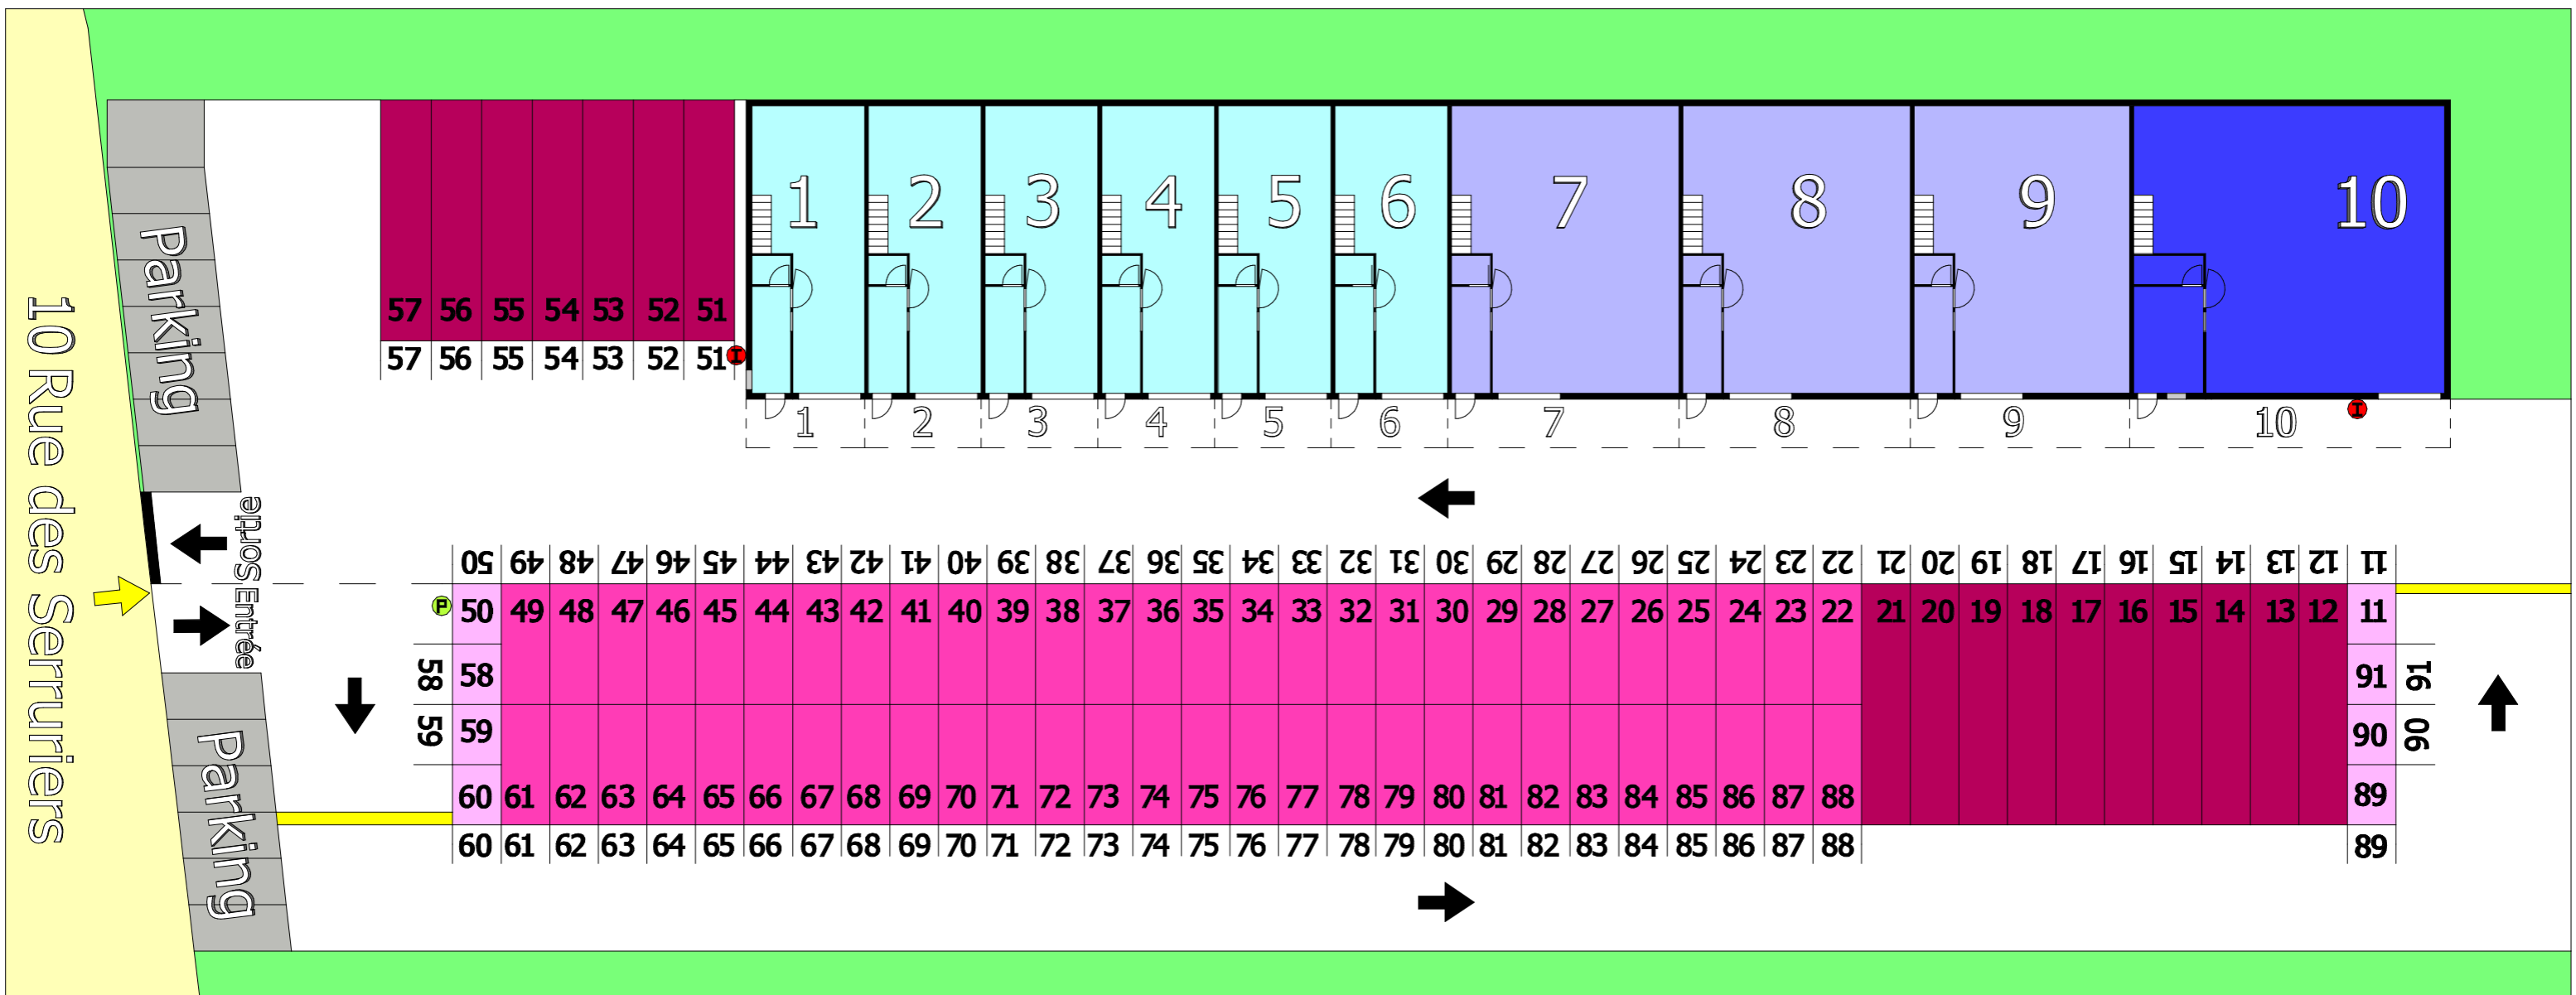

ZENBOX METZ

- Voirie macadamisée
 Parking pavés
 Voie publique
 Espaces verts
- Container stockage XS (7m²)**
 Container stockage S (14m²)
 Container stockage M (28m²)
- Cellule stockage L (100m²)**
 Cellule stockage XL (187m²)
 Cellule stockage XXL (262m²)